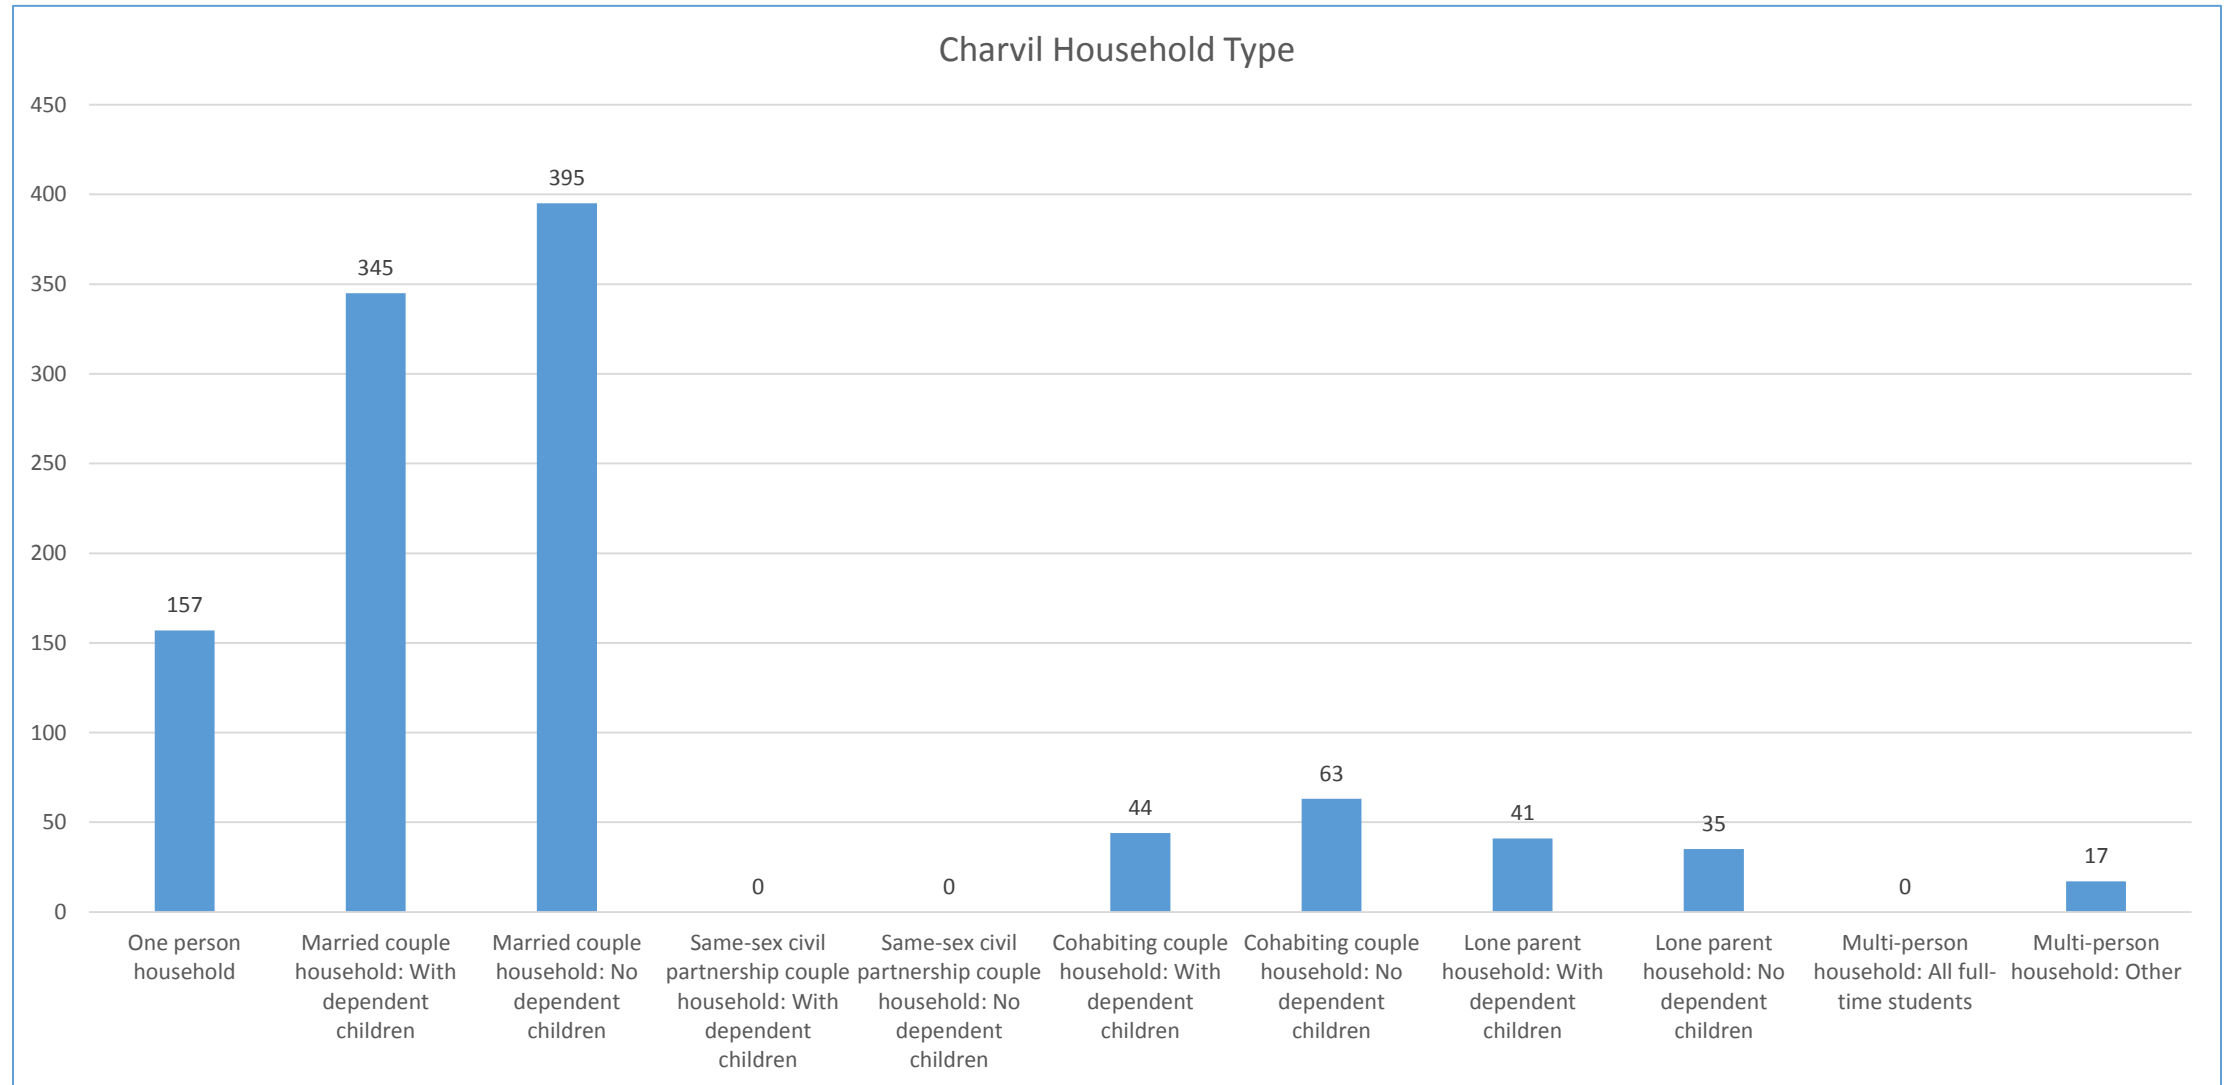

Charvil Key Statistics (Table 1.)

	2011 Census	Notes
Classification: Rural town and fringe(WBC)	100%	
Area (hectares/acres):	354/875	3.54 square kilometers 2% of area of Wokingham
Population density (people per hectare):	8.6	
All Residents:	3,042	3165 (published 2017 mid 2016 estimate ONS estimate) 2% population of Wokingham
Number of households:	1,097	
Average household size:	2.8	
Residents in households:	3,036	
Residents in communal living:	6	
No. of Dwellings	1131	

Charvil Population (all ages 2011 census)

Population of Charvil by Age (all ages-yrs)

Charvil Household Types (all ages 2011 census)

Charvil: Ethnicity

Charvil Population by Ethnicity (%)