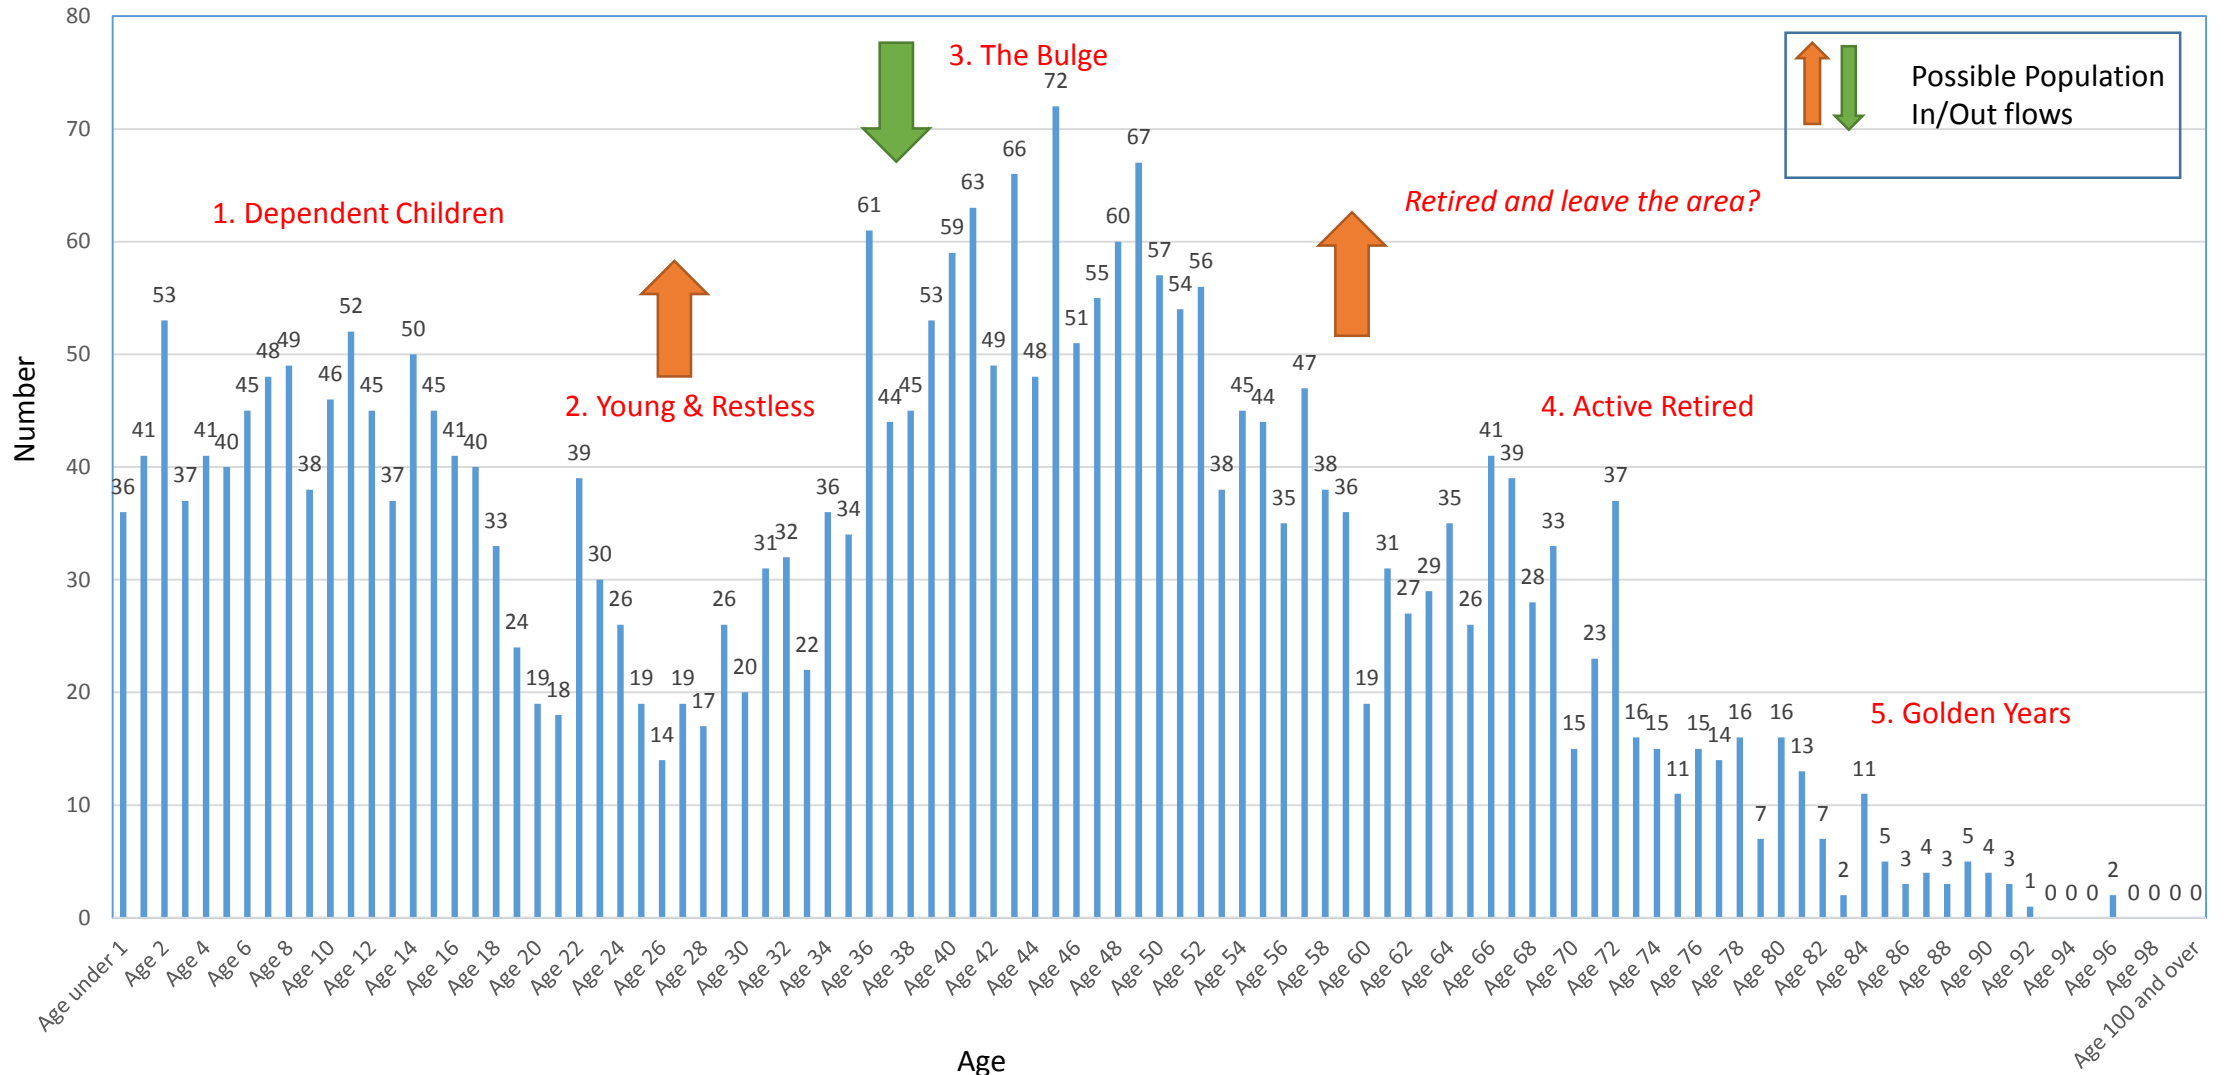

Charvil Population (all ages 2011 census)

Population of Charvil by Age (all ages-yrs)